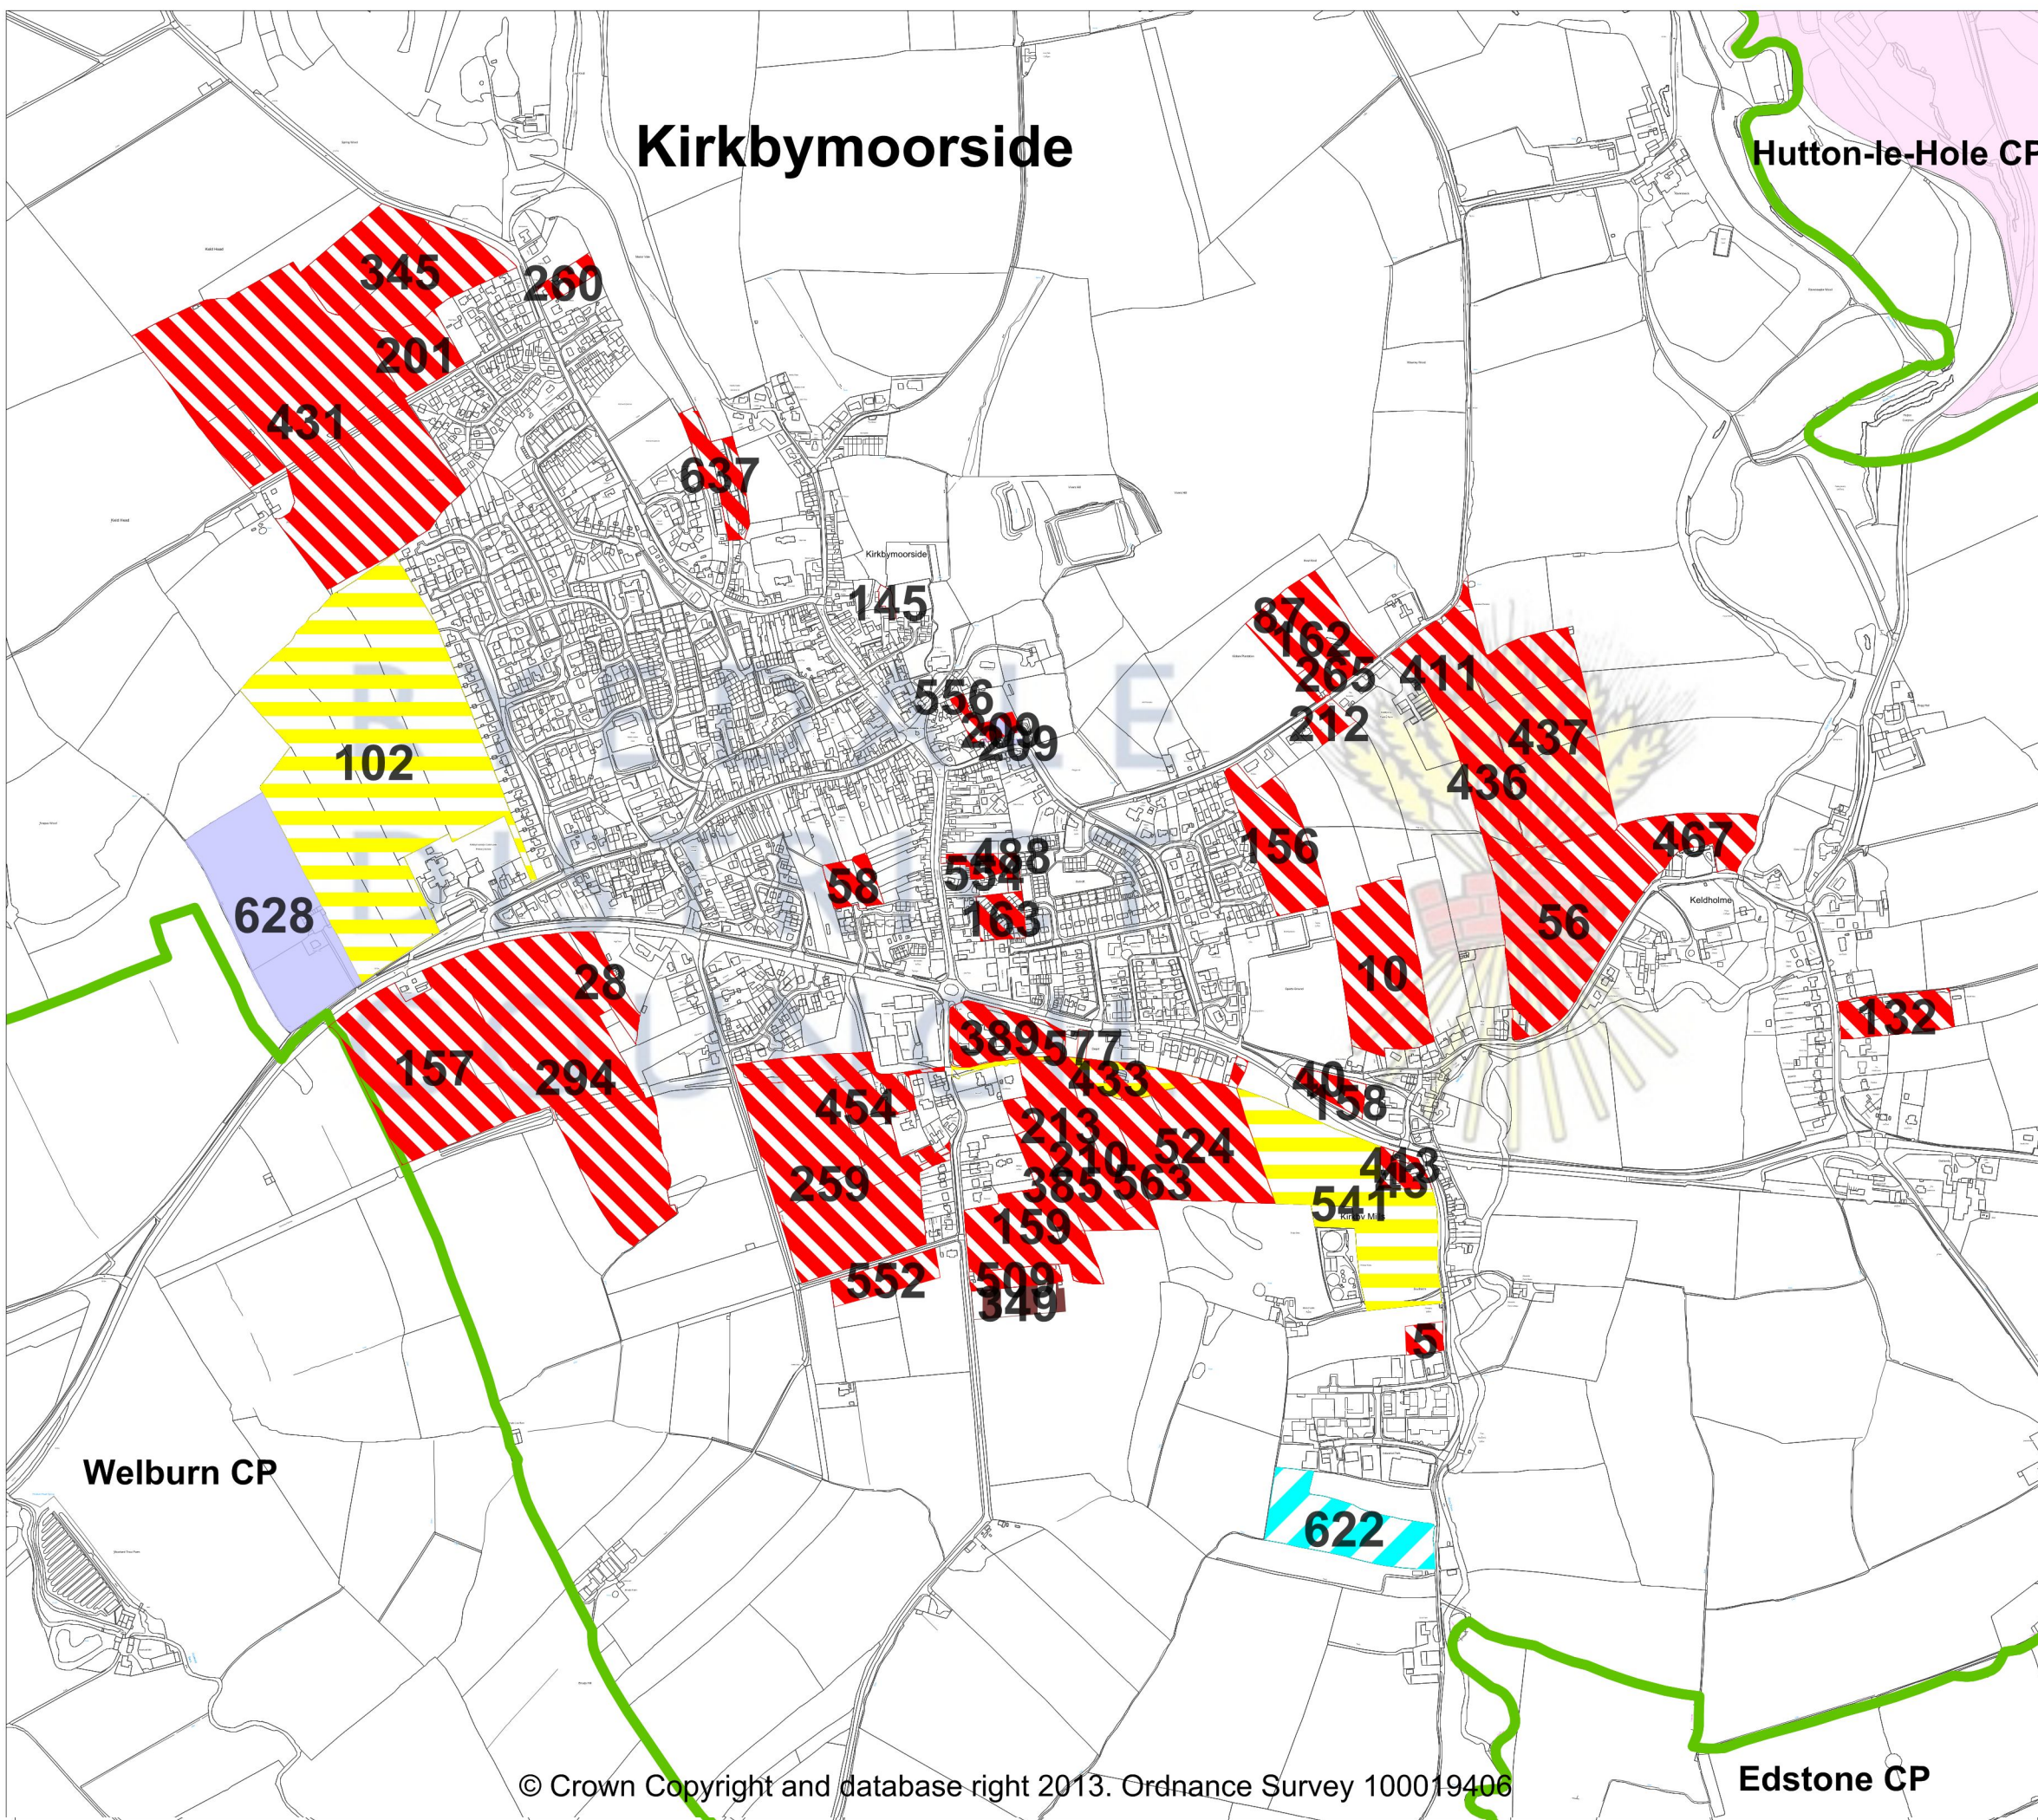

Kirkbymoorside

Kirkbymoorside

Legend

-  Residential
-  Employment
-  Mixed
-  Leisure / Tourism
-  Retail
-  Not Specified
-  National Park
-  Parish Boundary
-  District Boundary

1 : 9000 on A3
February 2013

Welburn CP

Edstone CP

**RYEDALE
DISTRICT
COUNCIL**