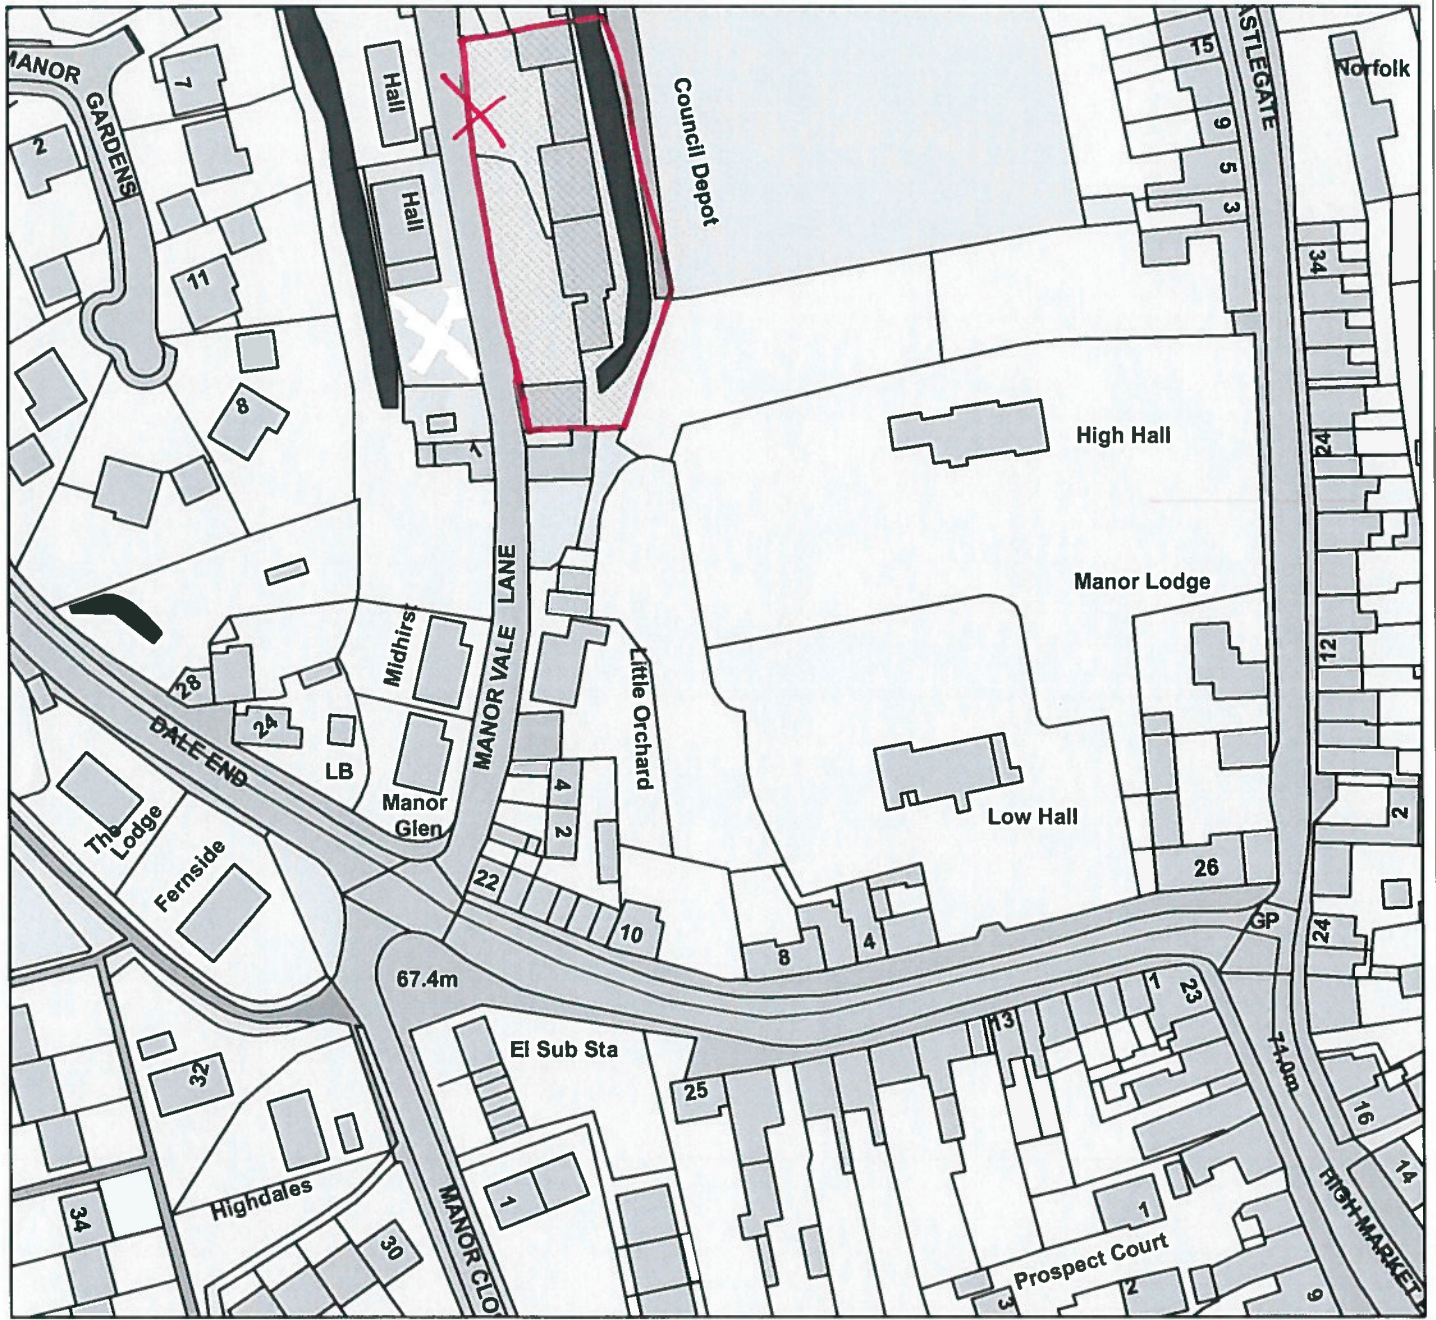

# 16/01658/OUT - North Yorkshire Highways Depot

Not Set

TO GOLF CLUB ↑

TO MARKET PLACE →

Scale: 1:1,250

Reproduced from the Ordnance Survey map with permission of the Controller of Her Majesty's Stationery Office © Crown Copyright 2012.

Unauthorised reproduction infringes Crown Copyright and may lead to prosecution or civil proceedings.

Organisation	Ryedale District Council
Department	Planning
Comments	Not Set
Date	15/03/17
MSA Number	Not Set