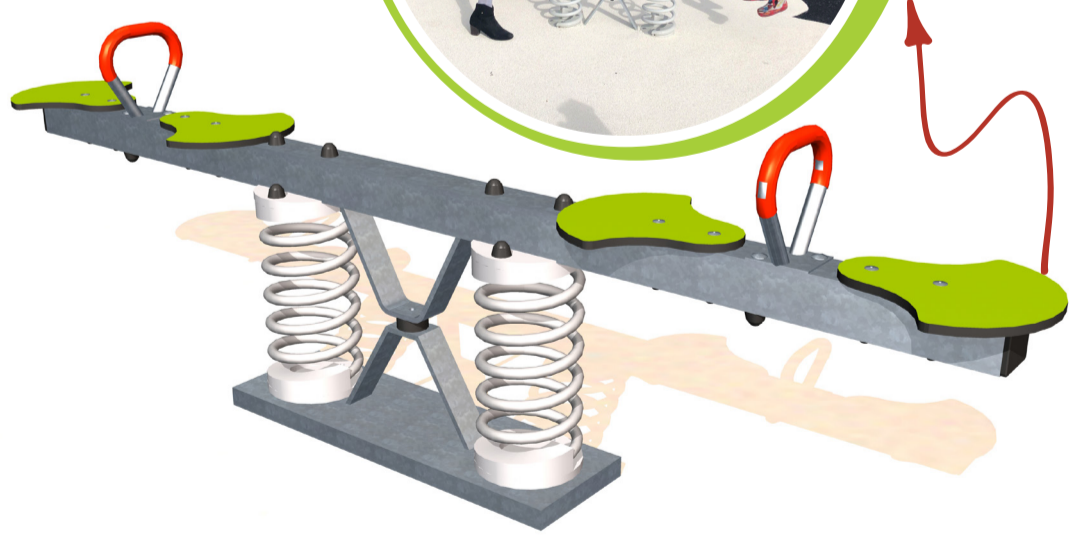

RYEDALE VIEW

PLAY PARK

Prelims & Inspection
£2.7k

Surfacing
Grassmat
£7.6k

Equipment*
£48.6k

Proludic
Designer of play and sports areas

Roundabout

Four Seat Spring Seesaw

Metal Trim Trail Senior Horizontal Bars

Rodeoboard

1.17M SLIDE!

Pendulum Swing

Orchestra Play Panel

Diabolo Multiplay Unit

Diabolo Multiplay Unit

Kanope Combination Swing