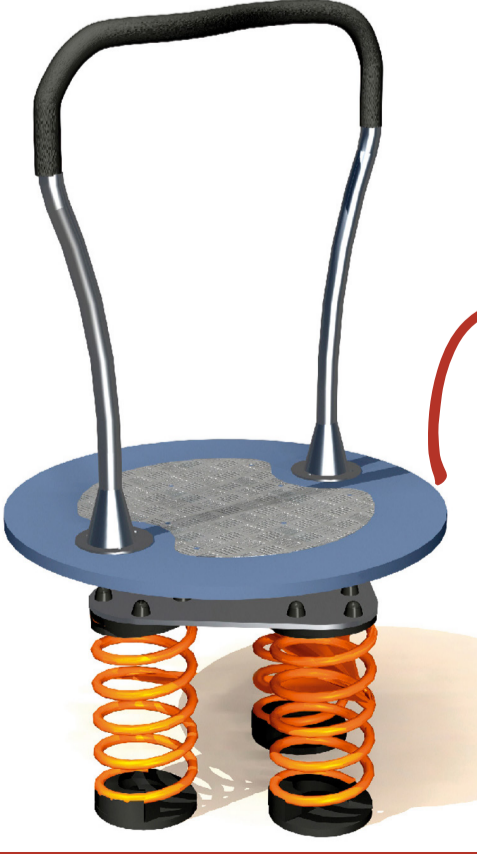

RYEDALE VIEW

PLAY PARK

Prelims & Inspection
£2.7k

Surfacing
Grassmat
£7.6k

Equipment*
£48.6k

Proludic
Designer of play and sports areas

Roundabout

Four Seat Spring Seesaw

Metal Trim Trail Senior Horizontal Bars

Rodeoboard

1.17M SLIDE!

Pendulum Swing

Orchestra Play Panel

Diabolo Multiplay Unit

Diabolo Multiplay Unit

Kanope Combination Swing