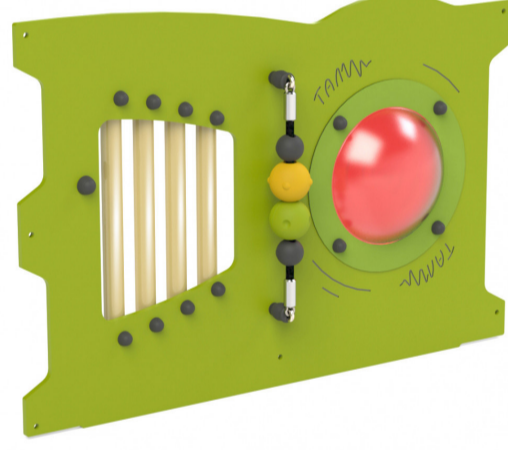

RYEDALE VIEW

PLAY PARK

Prelims & Inspection
£2.7k

Surfacing
Grassmat
£7.6k

Equipment*
£48.6k

Proludic
Designer of play and sports areas

Roundabout

Four Seat Spring Seesaw

Metal Trim Trail Senior Horizontal Bars

Rodeoboard

1.17M SLIDE!

Pendulum Swing

Orchestra Play Panel

Diabolo Multiplay Unit

Diabolo Multiplay Unit

Kanope Combination Swing