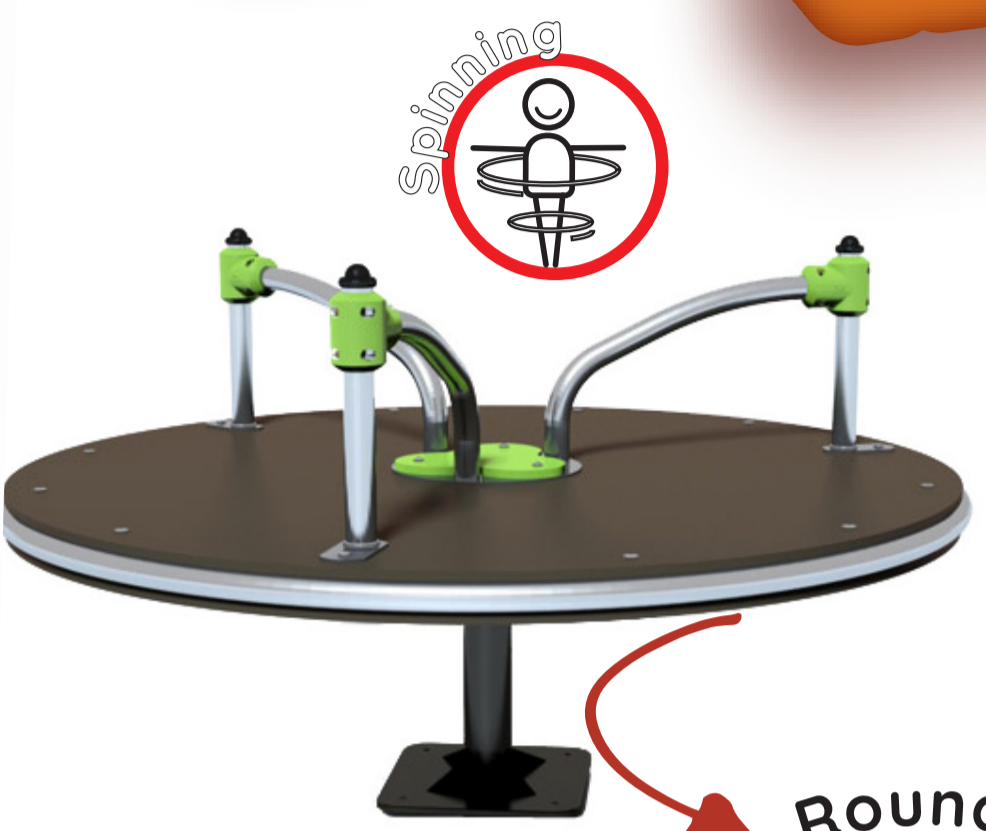

RYEDALE VIEW

PLAY PARK

Prelims & Inspection
£2.7k

Surfacing
Grassmat
£7.6k

Equipment*
£48.6k

Proludic
Designer of play and sports areas

Roundabout

Four Seat Spring Seesaw

Metal Trim Trail Senior Horizontal Bars

Rodeoboard

1.17M SLIDE!

Pendulum Swing

Orchestra Play Panel

Diabolo Multiplay Unit

Diabolo Multiplay Unit

Kanope Combination Swing