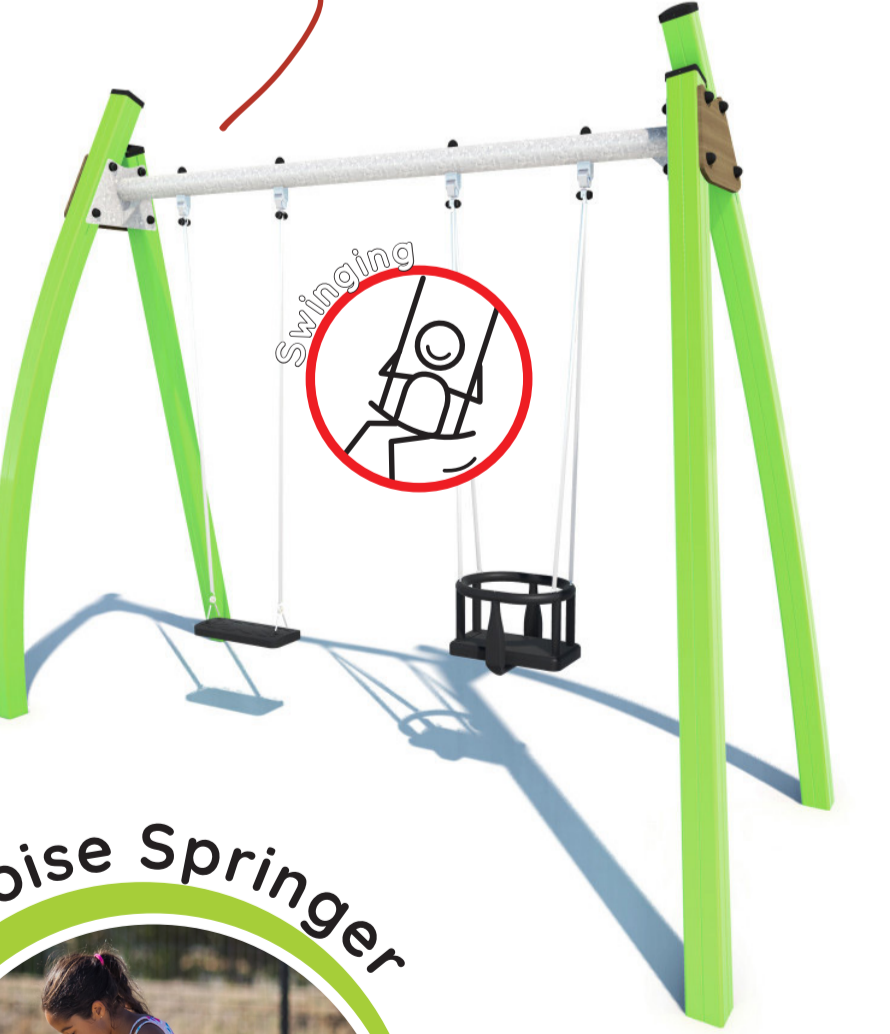

RYEDALE VIEW

PLAY PARK

Prelims & Inspection
£2.7k

Surfacing
Grassmat
£7.6k

Equipment*
£48.6k

Proludic
Designer of play and sports areas

Roundabout

Four Seat Spring Seesaw

Metal Trim Trail Senior Horizontal Bars

Rodeoboard

1.17M SLIDE!

Pendulum Swing

Orchestra Play Panel

Diabolo Multiplay Unit

Diabolo Multiplay Unit

Kanope Combination Swing