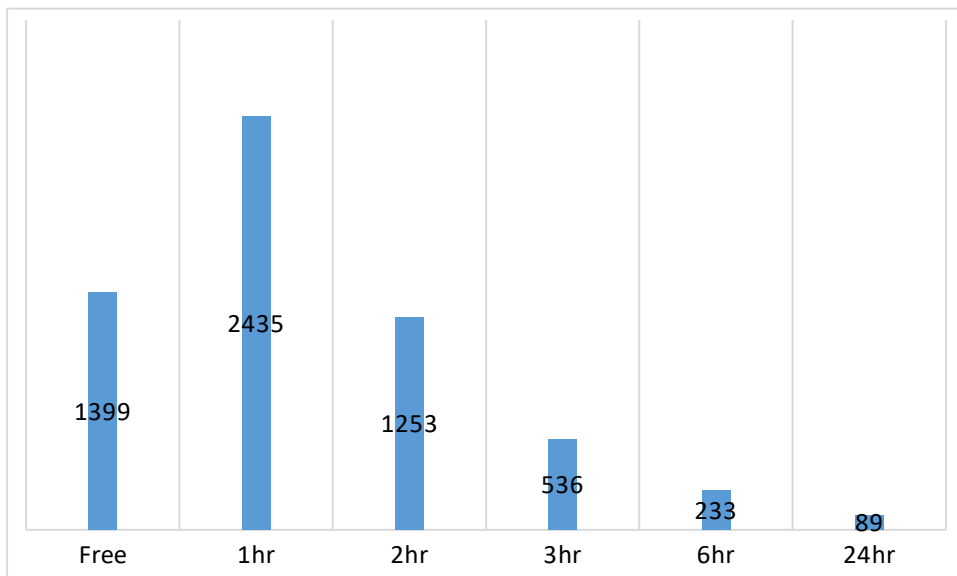

## 3. Current income from ticket sales

- Income for the year 2019/20 was £10,047.26 = £837.27 average per month. We are using 19/20 as this was the most recent full year of operation.

Figure 1 - Sales by month (2019/20)