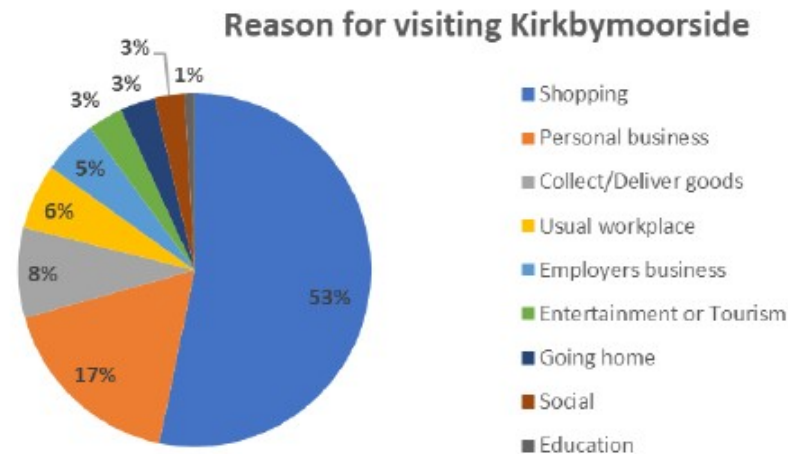

#### 4. Current usage of town farm car park

Using figures from the Car Parking Strategy Findings and Recommendations Report, produced by Consultants WSP, the following graphs have been produced from over 200 interviews that were completed in Kirkbymoorside.

Figure 3 - Reasons for visiting Kirkbymoorside

Figure 4 - Reasons for Ending stay in Kirkbymoorside

The report highlights that usage in Town Farm car park is underused by regular commuters who choose to use on-street parking in the Town.