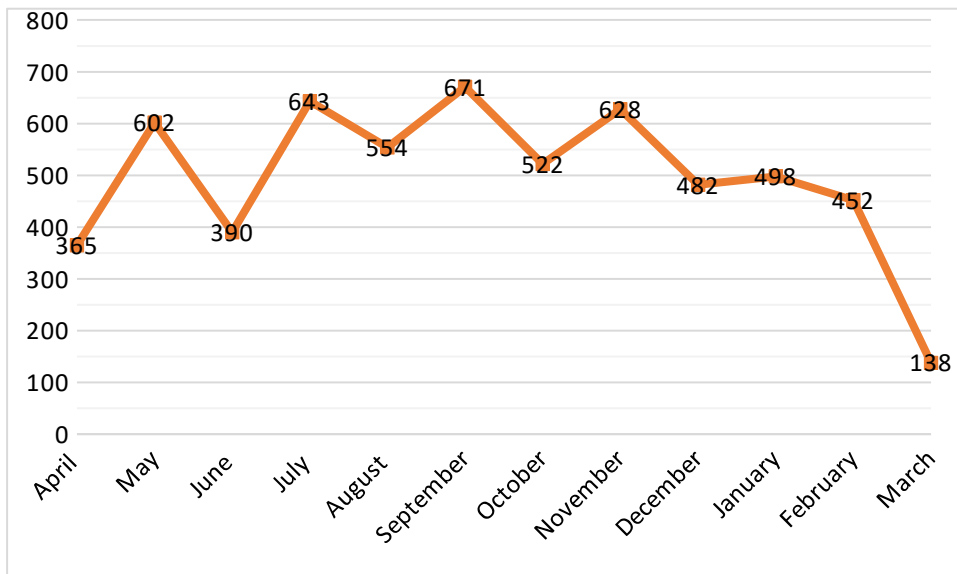

## 3. Current income from ticket sales

- Income for the year 2019/20 was £10,047.26 = £837.27 average per month. We are using 19/20 as this was the most recent full year of operation.

Figure 1 - Sales by month (2019/20)

Figure 2 - 2019/20 ticket sales by ticket type