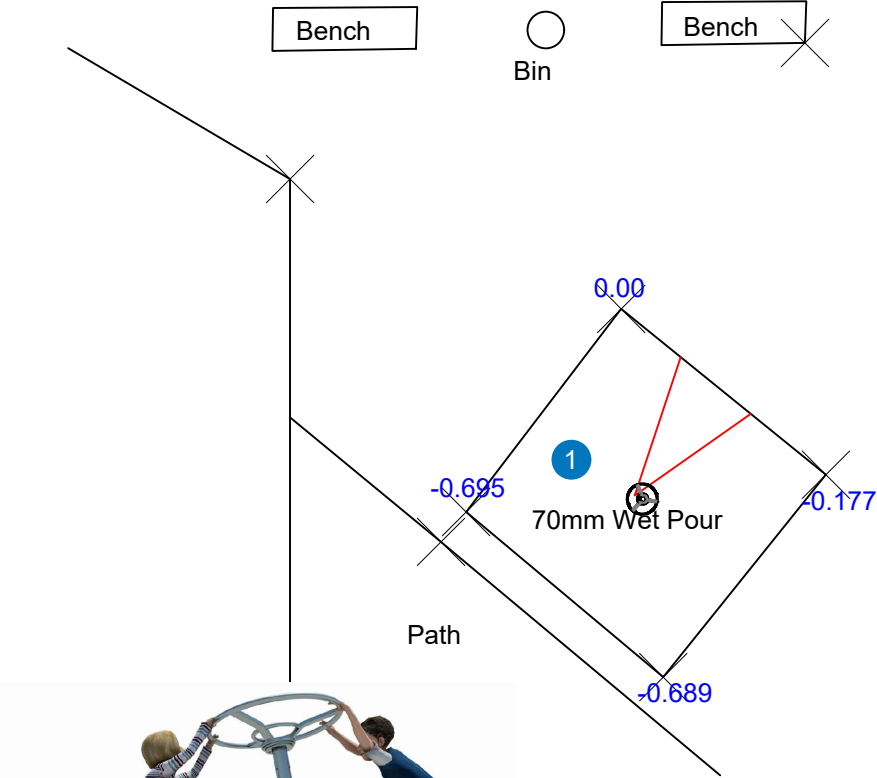

Important note:

Equipment positioning is subject to receiving service plans (gas/electric/water/phone, etc).

Please consult your Playdale Area Sales Manager and visit www.linesearchbeforeudig.co.uk for further details.

Hedge

Grass

General Notes & Key

- 1 - Aero Tilt
- 2 - Green Team Swing

Client Approval

Name	
Signature	
Date	

Our steel in the ground fixing system offers superior guarantees.
Ask your Area Manager for more information.

Proposed Play Area for:
Kirkbymoorside Town Council - Play Area Development
 Scheme No: 23185/NYO Date: 12/12/21 Drawn by: MH

1:200 @ A4

www.playdale.co.uk

All plans are to scale unless otherwise stated. Artists impressions are provided as a visual only and may not accurately represent the layout of the finished site. All plans, quotations and correspondence between Playdale and the addressee are to remain strictly confidential between those parties only. Playdale reserve the right to make modification in design and specification.